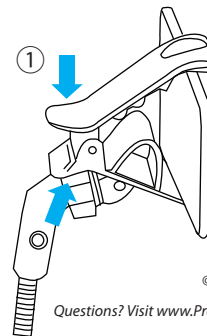

CH+ BUTTON

- Short press to adjust frequency by 0.1MHz
- Long press to adjust frequency quickly

Instructions

1. Insert the transmitter into the 12v DC socket and ensure that power switch is turned on.
2. Place your mobile device into the clamp grip holder
3. Connect the 3.5mm jack into your devices
4. Using the CH+ / CH- buttons set your FM station on the transmitter to the same station of your car's FM station. This will allow you to stream your music wirelessly through the car's FM radio
5. When there is an incoming call short press the play button to answer or end the call.

Charging Function

1. Universal USB charging port on side allows you to charge your USB powered devices in the car, use the sync & charge cables that came with your device.

© 2015 Premier Accessory Group, LLC. All rights reserved