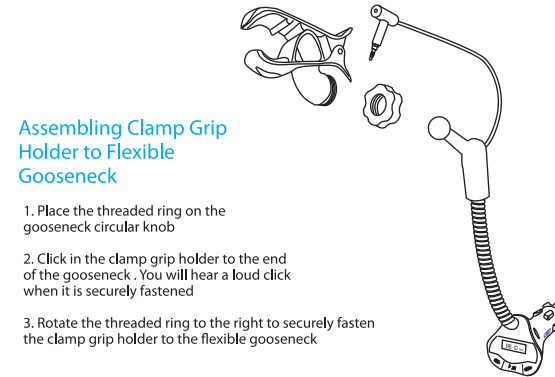

CH+ BUTTON

- Short press to adjust frequency by 0.1MHz
- Long press to adjust frequency quickly

Instructions

1. Insert the transmitter into the 12v DC socket and ensure that power switch is turned on.
2. Place your mobile device into the clamp grip holder
3. Connect the 3.5mm jack into your devices
4. Using the CH+ / CH- buttons set your FM station on the transmitter to the same station of your car's FM station. This will allow you to stream your music wirelessly through the car's FM radio
5. When there is an incoming call short press the play button to answer or end the call.

Charging Function

1. Universal USB charging port on side allows you to charge your USB powered devices in the car, use the sync & charge cables that came with your device.

© 2015 Premier Accessory Group, LLC. All rights reserved