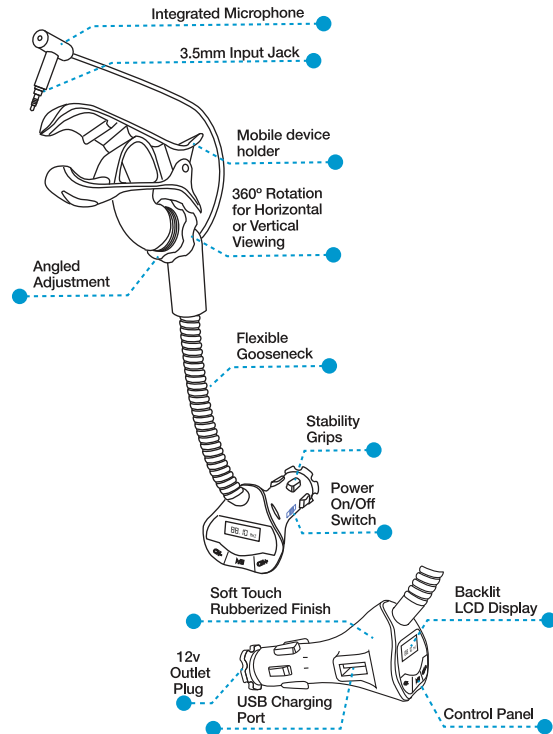

Handsfree + FM Transmitter + Smart Phone Holder + USB Charger PWFMT6

Introduction

The PWFMT6 In-Car FM Transmitter provides a multi-functional in-car solution. Securely fastens your mobile devices, wirelessly transmits your tunes via FM Transmission. Built in mic so you can talk hands-free and also includes a universal USB charging port that allows you to charge your devices in your car.

FEATURES:

- Frequency Range: 88.1MHz-107.9MHz
- Back lit LCD displays FM Station
- Supports HI- FI stereo music from Smartphone
- Restores the last FM frequency station and volume when device is restarted
- FM transmitting turns off automatically when there is no audio signal for 60 seconds
- Microphone built into 3.5mm jack provides hands-free solution with your mobile devices
- 360° rotating clamp grip holder
- Flexible positioning gooseneck
- Universal USB car charger

CH+ BUTTON

- Short press to adjust frequency by 0.1MHz
- Long press to adjust frequency quickly

Instructions

1. Insert the transmitter into the 12v DC socket and ensure that power switch is turned on.
2. Place your mobile device into the clamp grip holder
3. Connect the 3.5mm jack into your devices
4. Using the CH+ / CH- buttons set your FM station on the transmitter to the same station of your car's FM station. This will allow you to stream your music wirelessly through the car's FM radio
5. When there is an incoming call short press the play button to answer or end the call.

Charging Function

1. Universal USB charging port on side allows you to charge your USB powered devices in the car, use the sync & charge cables that came with your device.

© 2015 Premier Accessory Group, LLC. All rights reserved